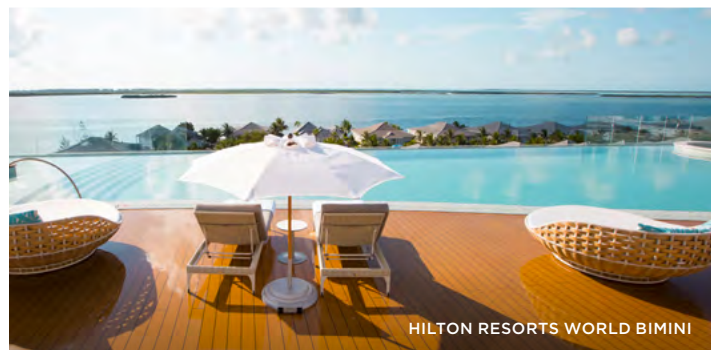

EXTEND YOUR TRAVELS

Indulge in a pre- or post-cruise hotel experience and enjoy luxury accommodations, daily breakfast and resort/airport transfers. All taxes and resort fees are included, too.

SLS BAHA MAR, NASSAU

Setting the tone for a new era of stylish, playfully sophisticated island travel, this luxe hotel offers high-design accommodations complemented by renowned, chef-driven dining destinations, spirited nightlife, and unsurpassed service.

HILTON RESORTS WORLD BIMINI

With miles of white-sand beaches, infinity pools spanning the resort, diverse restaurants led by the world's top chefs, and a world-class casino, this 750-acre beachfront resort is your ideal playground for both relaxation and adventure.