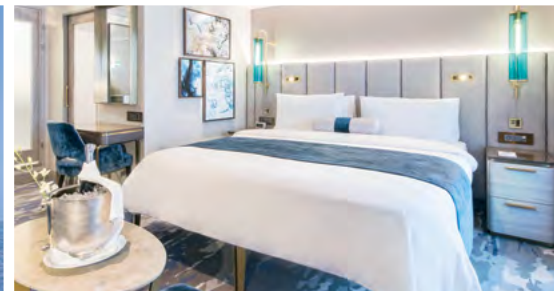

BIMINI, BAHAMAS

SUNSHINE & SERENITY IN THE BAHAMAS

NEW 7-NIGHT VOYAGES | DEBUTING JULY 2021

ROUND-TRIP FROM NASSAU OR BIMINI

OPTIONAL PRE- & POST-CRUISE RESORT EXPERIENCES

Crystal Cruises is thrilled to return to the sea this July 2021 with a series of more than 30 new **7-night Bahamas Escapes** aboard our award-winning flagship, *Crystal Serenity*®. Featuring a 100% Bahamian itinerary, voyages will depart from **Nassau**, a hub of nightlife, history and culture, or **Bimini**, the sport fishing capital of the world. Discover **Harbour Island**, famed for its pink-sand beaches; **Great Exuma**, famous for its swimming pigs and sapphire waters; **San Salvador Island**, home to historic monuments and sparkling inland lakes; and **Long Island**, known for its brilliant coral reefs and blue hole. An equally spectacular destination unto herself, *Crystal Serenity* is the first ship to homeport in The Bahamas and features the highest guest space ratios of any ship cruising the Americas in 2021. The all-inclusive Crystal Experience features Michelin-inspired cuisine, butler-serviced suites, verandah staterooms, rejuvenating activities from paddle tennis to spa treatments, and the hospitality of the most awarded staff at sea.

With over 30 years of awards and accolades, Crystal Cruises invites you to get back to the travel you love in The Bahamas.

THE ALL-INCLUSIVE CRYSTAL EXPERIENCE®

INCLUDES

- ◆ BEST AVAILABLE STATEROOM OR SUITE from just \$1,999 per guest* including \$500 Book Now Savings and \$500 Air Savings per guest
- ◆ OPEN BARS & LOUNGES with complimentary fine wines, champagnes, spirits & specialty coffees
- ◆ MICHELIN-INSPIRED CUISINE in up to 11 venues, plus 24-hour in-suite dining
- ◆ SPECIALTY DINING including Umi Uma® by Chef Nobu
- ◆ NIGHTLY ENTERTAINMENT
- ◆ COMPLIMENTARY, UNLIMITED WI-FI
- ◆ PRE-PAID GRATUITIES